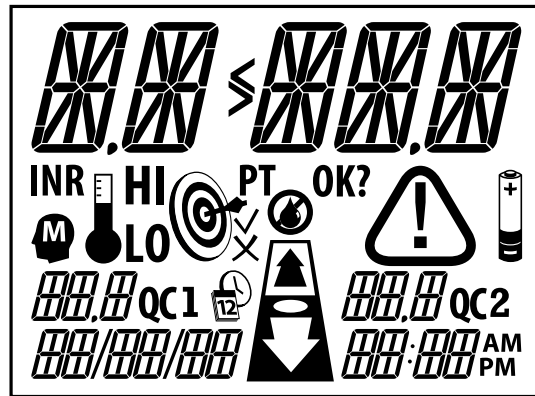

INRatio 2 Icon Guide

Insert Strip

Apply Sample

Not enough blood
Do not add more blood

Remove Strip

Setup Mode

Temperature

Caution

Memory

Batteries are low

Replace Batteries

QC1

Quality Control 1

QC2

Quality Control 2

Target Range

Target Range
Feature "On"

Target Range
Feature "Off"